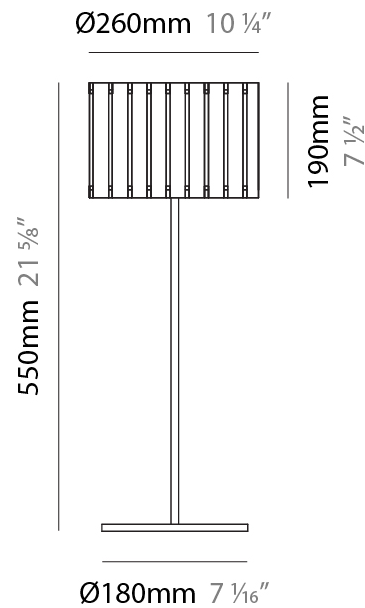

LUZ OCULTA WOOD PORTABLE

D54038- -

base number   Finish Options   Finish Options

1. To build a product code in our configurator select the specify button on the base model # product page
2. To build a manual product code on this datasheet choose from the options listed below in blue font and add the suffix to the base model #

GENERAL

Series: Luz Oculta
Subseries: Luz Oculta Wood
Brand: Fambuena
Division: Design
Mounting Type: Portable
Mounting Location: Table
Subcategory: Table

PHYSICAL

Shape: Cylinder
Diameter (mm): 260
Diameter (in): 10 ¼
Height (mm): 550
Height (in): 21 ⅝
Light Distribution: Direct / Indirect
Fixture Finish: [DOW / NAT](#)
Holder Finish: BRA / BRZ
Fixture Material: Metal / Wood
Upon Request: Bolt Down

ELECTRICAL

Number of Lamps: 1
Lamp Type: LED Retrofit
Lamp Shape: B10
Bulb Included: Bulb Not Included
Max. Wattage Per Lamp (W): 4
Lamp Base: E12
Input Voltage (V): 120

LED

OPTICAL

RATINGS AND CERTIFICATIONS

Certified By: Certified for North American Standards
IP rating: IP20