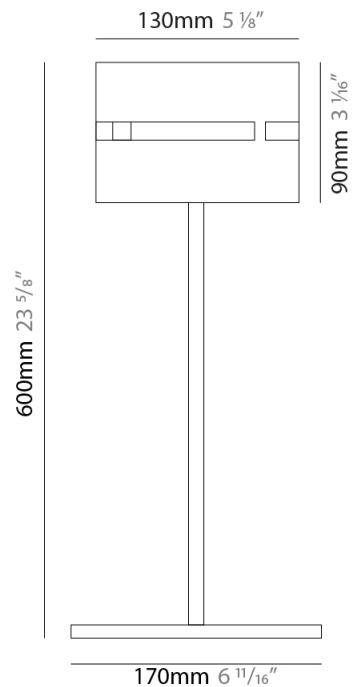

PROJECT	_____
TYPE	_____
SPECIFIER	_____
QUANTITY	_____
DATE	_____

LUZ OCULTA METAL PORTABLE

D54026-

base number   Finish
Options

1. To build a product code in our configurator select the specify button on the base model # product page
2. To build a manual product code on this datasheet choose from the options listed below in blue font and add the suffix to the base model #

GENERAL

Series: Luz Oculta
Subseries: Luz Oculta Metal
Brand: Fambuena
Division: Design
Mounting Type: Portable
Mounting Location: Table
Subcategory: Table

PHYSICAL

Shape: Cylinder
Diameter (mm): 120
Diameter (in): 4 ¾
Height (mm): 500
Height (in): 19 11/16
Light Distribution: Direct / Indirect
Fixture Finish: [BRA](#) / [BRZ](#) / [ABR](#)
Fixture Material: Metal
Upon Request: Bolt Down

ELECTRICAL

Number of Lamps: 1
Lamp Type: LED Retrofit
Lamp Shape: T4
Bulb Included: Bulb Not Included
Max. Wattage Per Lamp (W): 5
Lamp Base: G9
Input Voltage (V): 120

LED

OPTICAL

RATINGS AND CERTIFICATIONS

Certified By: Certified for North American Standards
IP rating: IP20